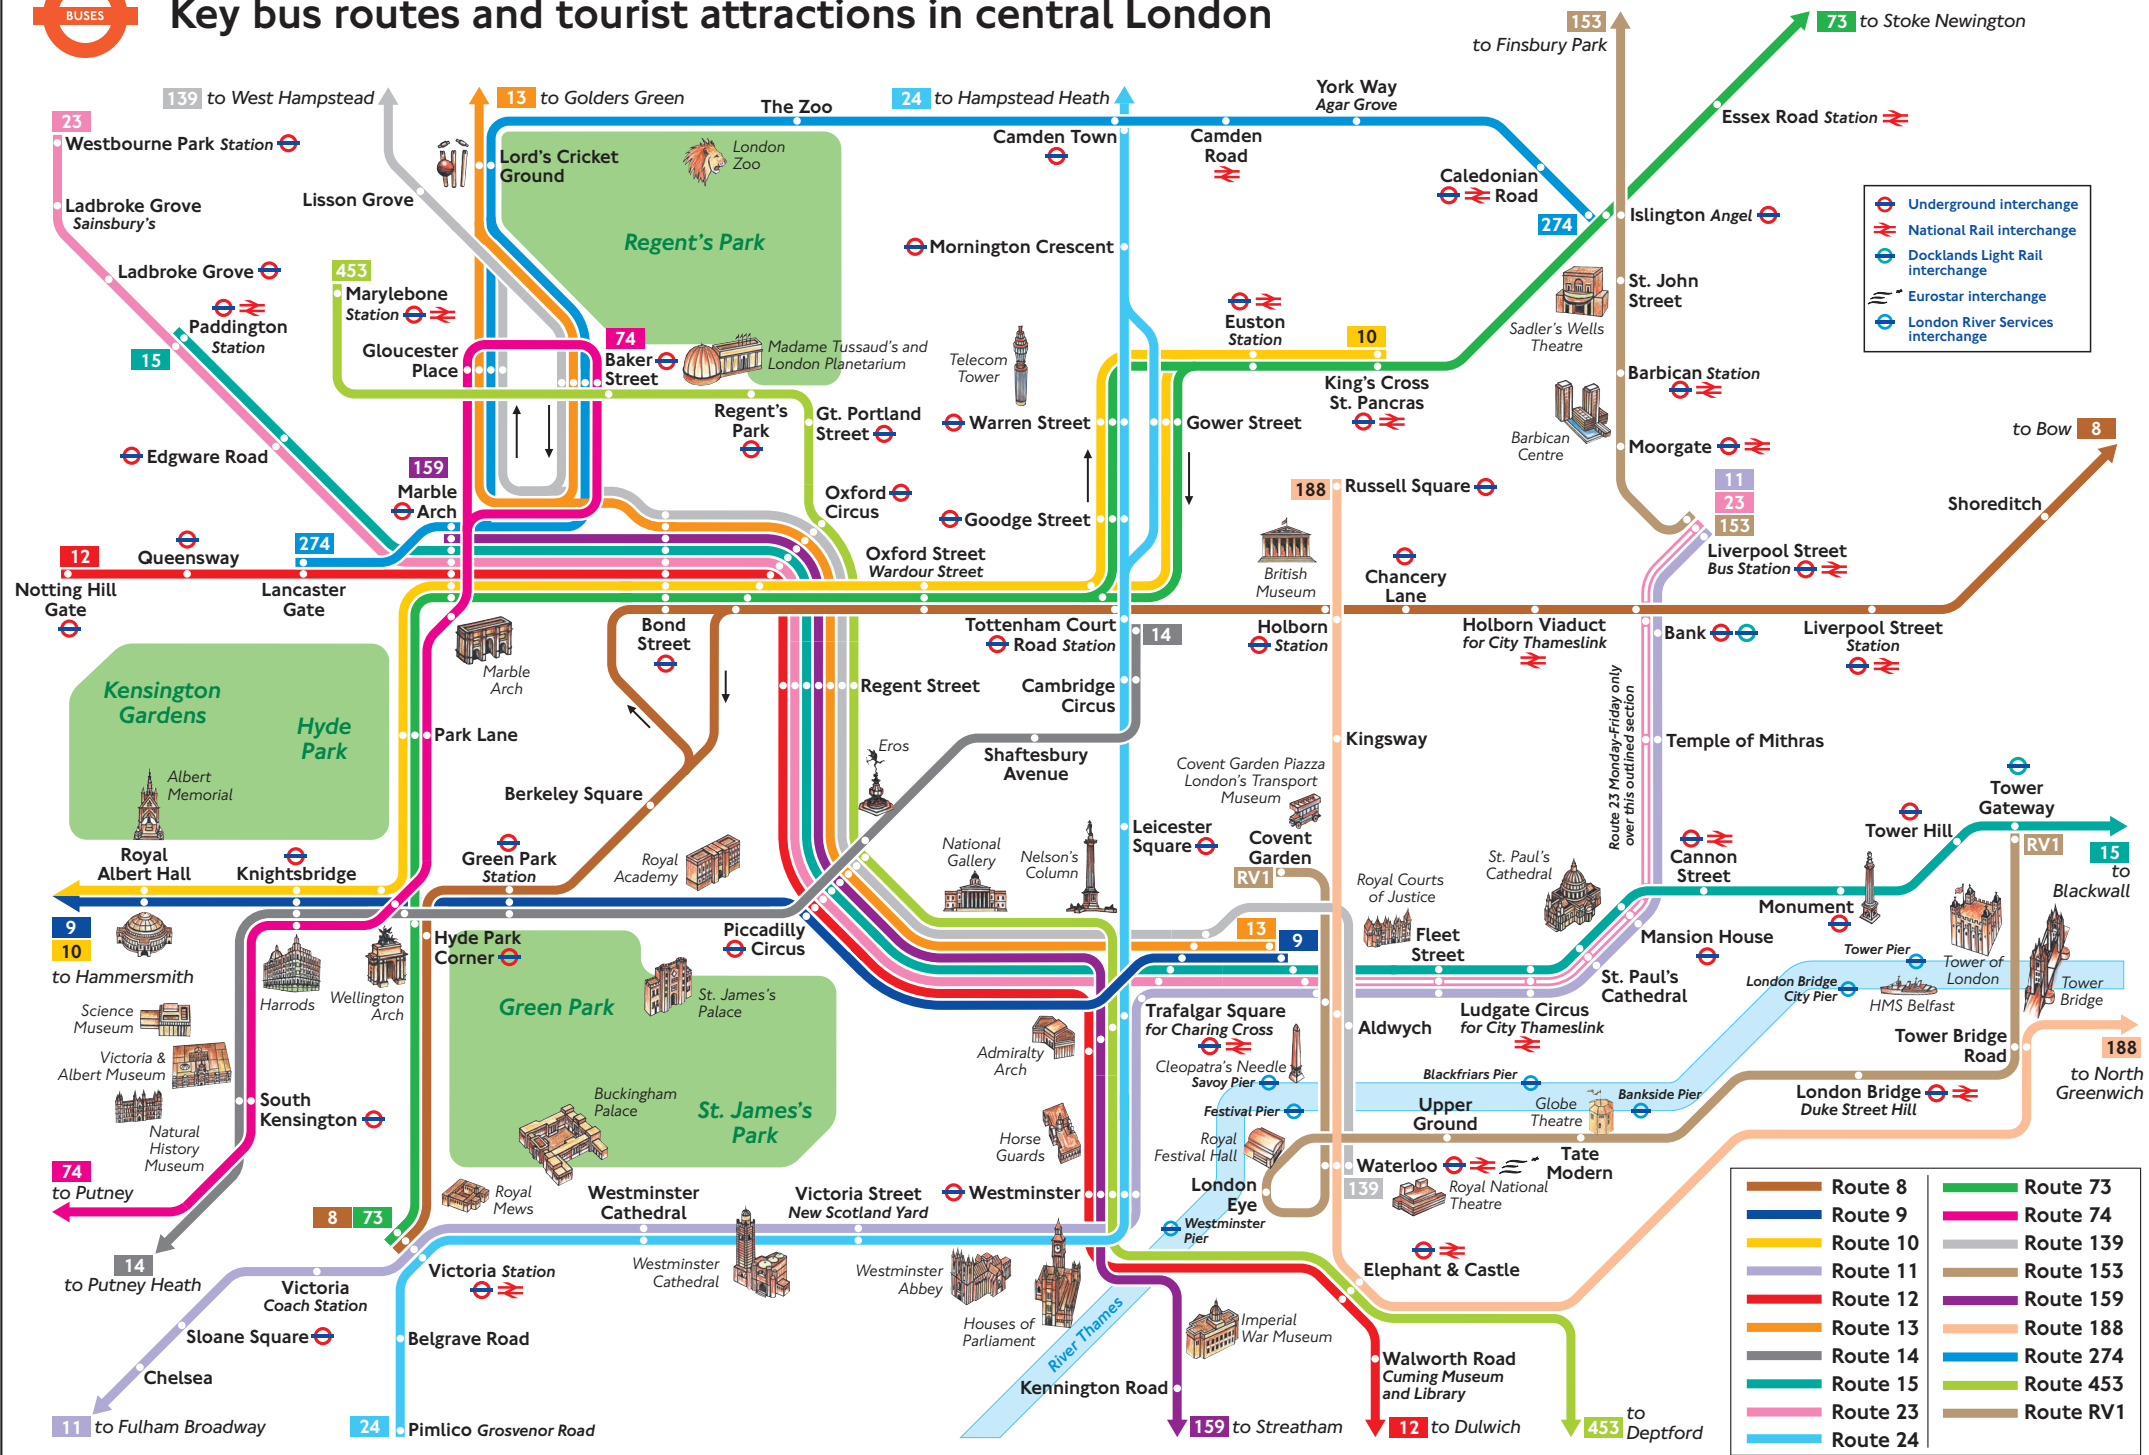

Key bus routes and tourist attractions in central London

- Underground interchange
- National Rail interchange
- Docklands Light Rail interchange
- Eurostar interchange
- London River Services interchange

Route 8	Route 73
Route 9	Route 74
Route 10	Route 139
Route 11	Route 153
Route 12	Route 159
Route 13	Route 188
Route 14	Route 274
Route 15	Route 453
Route 23	Route 153
Route 24	Route RV1